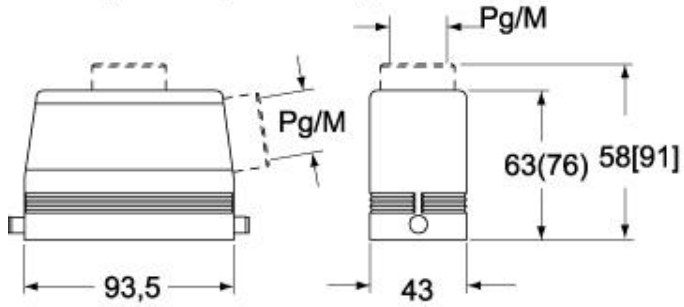

Part number

MMFV 06 LG25

Catalogue drawings

**CMO L (CMAO L) - MMO L [MMAO L]
CMV L [CMAV L] - MMV L (MMAV L)**