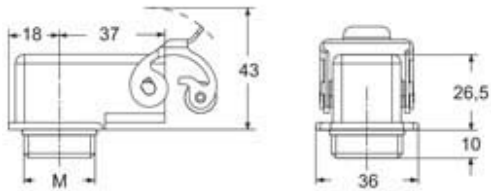

Part number

MKAXE IAF20

Catalogue drawings