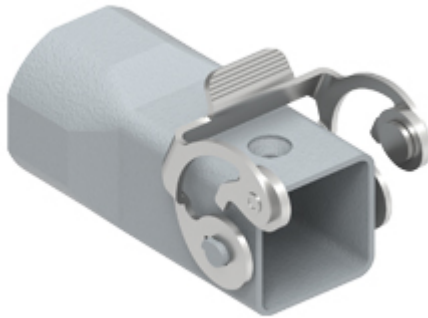

# MKAX VG25

Hood, CKA series, with 1 lever, M25 top cable entry, size "21.21"

## Product description

<b>Product type</b>	Hood
<b>Series</b>	CKA
<b>Closing type</b>	With 1 lever
<b>Size</b>	Size "21.21"
<b>Cable entry</b>	Top cable entry M25

## Material properties

<b>Main material</b>	Zinc die-cast
<b>Other materials</b>	Lever: Stainless steel
<b>Colour</b>	RAL 7040 grey
<b>RoHs conformity</b>	Compliant
<b>China RoHs - EFUP</b>	E
<b>REACH SVHC substances</b>	No