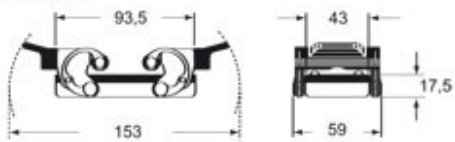

Technical data

IP degree of protection IP65 / IP66 / IP69

Further technical details

Weight	130,00 g
Operating temperature range (min, max)	-40°C...+125°C

Material properties

Other materials	Gasket: FKM
Colour	RAL 9005 black
RoHs conformity	Compliant
China RoHs - EFUP	E
REACH SVHC substances	No

Part number

MHVW 16.25

Catalogue drawings

CHOW (CAOW) MHOW (MAOW)

CHVW (CAVW) MHVW (MAVW)

CHCW G

CAVW G MAVW G