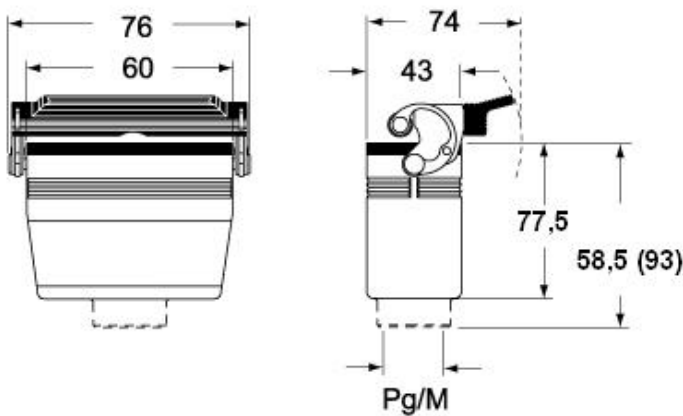

Technical data

IP degree of protection IP65 / IP66 / IP69

Further technical details

Weight	152,50 g
Operating temperature range (min, max)	-40°C...+125°C

Material properties

Other materials	Lever: Stainless steel, polyamide (PA) Gasket: NBR
Colour	RAL 7040 grey
RoHs conformity	Compliant
China RoHs - EFUP	E
REACH SVHC substances	No

Approvals / Standards

Certifications	DNV, BV
UL	ECBT2
cUL	ECBT8

General ordering information

EAN13 code	8015747055413
eCl@ss 8.1	27440202
ETIM 7.0	EC000437

Packaging Information

Packaging length	160,00 mm
Packaging height	130,00 mm
Packaging width	270,00 mm
Packaging weight	1,70 kg
Packaging volume	5,62 dm ³
Packaging description	Carton box
Packaging quantity	10 Pcs
Packaging EAN code	8015747055420
Sub-packaging weight	0,85 kg
Sub-packaging description	Plastic packaging
Sub-packaging quantity	5 Pcs
Sub-packaging EAN barcode	8015747055437

Part number

MHV 06 LG25

Catalogue drawings

CHO LX CHV LX - MHO LX MHV LX

CHV LG (CAV LG), MHV LG (MAV LG) [MFV LG]

**CHO L (CAO L) - MHO (MAO/MFO/MFV L)
MHV L [MAV L]**