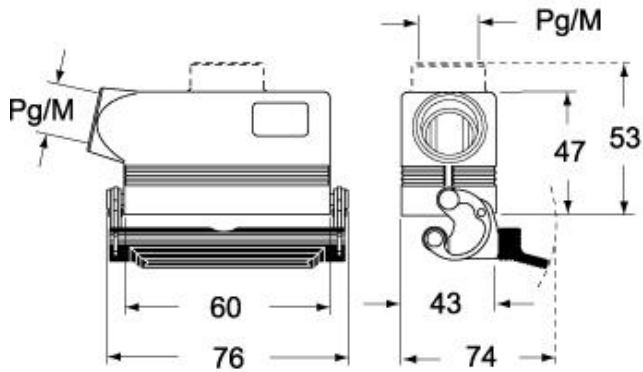

Part number

MHV 06 LG25

Catalogue drawings

CHO LX CHV LX - MHO LX MHV LX