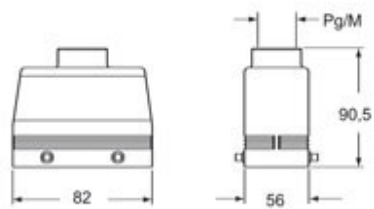

Part number

MHOW 50.25

Catalogue drawings

CHOW (CAOW) MHOW (MAOW)

CAWV MAVW

CHCW G