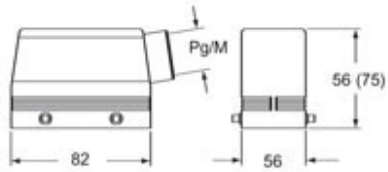

Part number

MHOW 50.25

Hood, W-TYPE series, with 4 pegs, M25 side cable entry, size "66.40"

Product description

Product type	Hood
Series	W-TYPE
Closing type	With 4 pegs
Size	Size "66.40"
Cable entry	Side cable entry M25

General ordering information

EAN13 code	8015747152693
eCl@ss 8.1	27440202
ETIM 7.0	EC000437

Part number

MHOW 50.25

Catalogue drawings

CHOW (CAOW) MHOW (MAOW)

CAWV MAVW

CHCW G