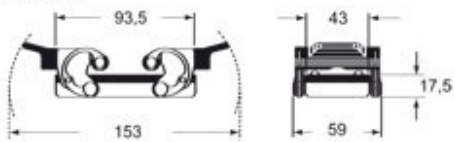

Part number

MHOW 16.25

Hood, W-TYPE series, with 4 pegs, M25 side cable entry, size "77.27"

Product description

Product type	Hood
Series	W-TYPE
Closing type	With 4 pegs
Size	Size 77.27
Cable entry	Side cable entry M25

Technical data

IP degree of protection IP65 / IP66 / IP69

Further technical details

Weight	183,00 g
Operating temperature range (min, max)	-40°C...+125°C

Material properties

Other materials	Gasket: FKM
Colour	RAL 9005 black
RoHs conformity	Compliant
China RoHs - EFUP	E
REACH SVHC substances	No

Part number

MHOW 16.25

Catalogue drawings

CHOW (CAOW) MHOW (MAOW)

CHVW (CAVW) MHVW (MAVW)

CHCW G

CAVW G MAVW G