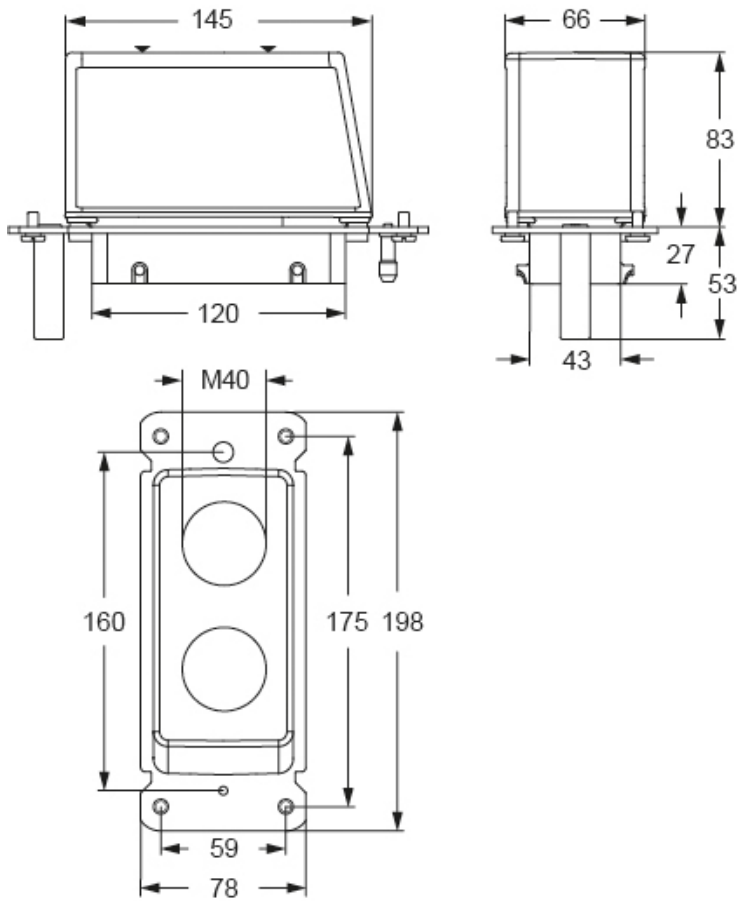

Part number

MBV 24.240D

Hood, BIG series, with 4 pegs, M40 x 2 top cable entry, size "104.27", with self-centering floating frame

Product description		Material properties	
Product type	Hood	Other materials	Gasket: NBR
Series	BIG	Colour	RAL 7040 grey
Closing type	With 4 pegs	RoHs conformity	Compliant
Size	Size 104.27	China RoHs - EFUP	E
Cable entry	Top cable entry M40 x 2	REACH SVHC substances	No
Specification	With self-centering floating frame	Approvals / Standards	
Technical data		Certifications	DNV, BV
IP degree of protection	IP66 / IP67 / IP69	General ordering information	
Further technical details		EAN13 code	8015747268653
Weight	935,00 g	eCl@ss 8.1	27440202
Operating temperature range (min, max)	-40°C...+125°C	ETIM 7.0	EC000437
		Packaging Information	
		Packaging length	225,00 mm
		Packaging height	130,00 mm
		Packaging width	150,00 mm
		Packaging weight	2,04 kg
		Packaging volume	4,39 dm ³
		Packaging description	Carton box
		Packaging quantity	2 Pcs
		Packaging EAN code	8015747268660
		Sub-packaging weight	1,02 kg
		Sub-packaging description	Plastic packaging
		Sub-packaging quantity	1 Pcs
		Sub-packaging EAN barcode	8015747268677

Part number

MBV 24.240D

Catalogue drawings

Catalogue drawings