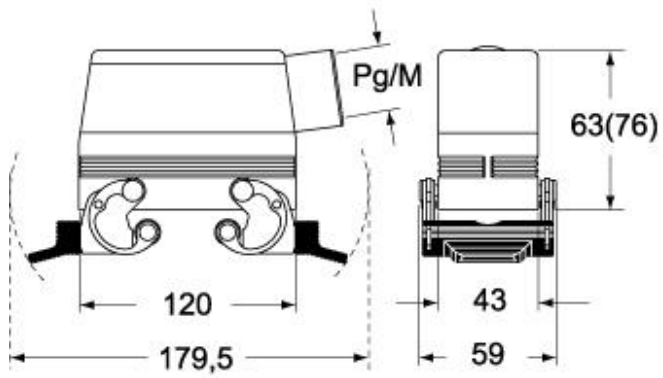

Part number

MAV 24 X40

Catalogue drawings

CHO X (CAO X) - MHO X (MAO X)