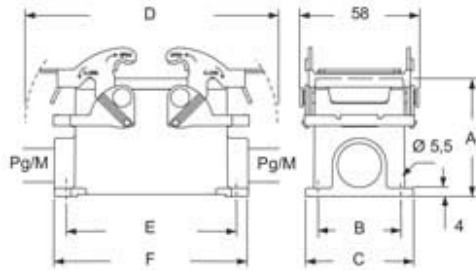

Part number

M7PE 24.225

Surface mounting housing, E-Xtreme® V-TYPE series, with 2 levers, M25 x 2 cable entry, size "104.27"

Product description

Product type	Surface mounting housing
Series	E-Xtreme® V-TYPE
Closing type	With 2 levers
Size	Size 104.27
Cable entry	With cable entry M25 x 2

Technical data

IP degree of protection IP66 / IP67 / IP69

Further technical details

Operating temperature range (min, max) -40°C...+125°C

Material properties

Other materials	Lever: Stainless steel Gasket: FKM
Colour	RAL 7016 grey
RoHs conformity	Compliant
China RoHs - EFUP	E
REACH SVHC substances	No

Approvals / Standards

Certifications	DNV, BV
UL	ECBT2
cUL	ECBT8

General ordering information

EAN13 code	8015747254243
eCl@ss 8.1	27440202
ETIM 7.0	EC000437

Part number

M7PE 24.225

Catalogue drawings

type	A	B	C	D	E	F
M7P 24	63	45	57	169	132	144
M7AP 24	80	45	57	169	132	144