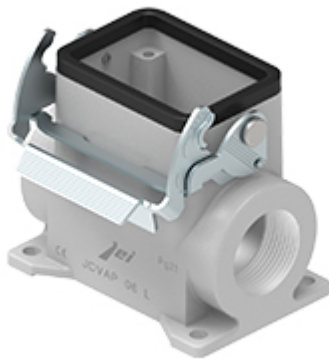

Part number

# JCVAP 06 L2

Surface mounting housing, JEI®-V series, with 1 lever, Pg21 x 2 cable entry, size "44.27", high construction

#### Product description

<b>Product type</b>	Surface mounting housing
<b>Series</b>	JEI®-V
<b>Closing type</b>	With 1 lever
<b>Size</b>	Size 44.27
<b>Cable entry</b>	With cable entry Pg21 x 2
<b>Specification</b>	High construction

#### Material properties

<b>Other materials</b>	Lever: Galvanized steel Gasket: NBR
<b>Colour</b>	RAL 7040 grey