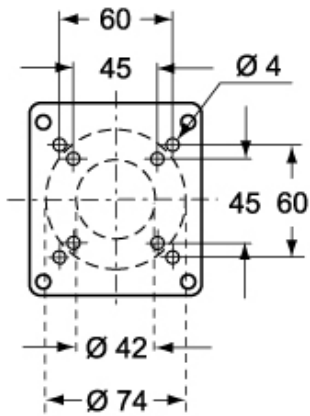

Part number

FM 910 CVU

Cover, FM series, smooth, with central hollow

Product description

Product type	Cover
Series	FM
Size	90 x 100 mm
Specification	Smooth, with central hollow

Further technical details

Weight	34,50 g
Operating temperature range (min, max)	-40°C ... +125°C

Material properties

Colour	RAL 7035 grey
---------------	---------------

General ordering information

EAN13 code	8015747047982
-------------------	---------------

Packaging Information

Sub-packaging weight	0,03 kg
Sub-packaging description	Plastic packaging
Sub-packaging quantity	1 Pcs
Sub-packaging EAN barcode	8015747047999

Part number

FM 910 CVU

Catalogue drawings

FM 910 CVU

FM 910 RC

FM 910 CV

FM 910 RI