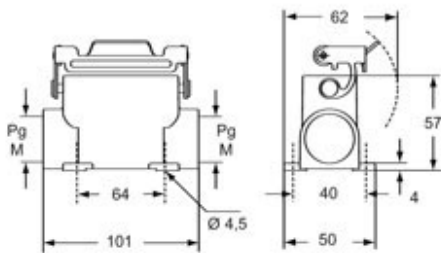

Part number

CZCW 25 L

Cover, W-TYPE series, with 2 pegs, size "66.16", with eyelet

Product description

Product type	Cover
Series	W-TYPE
Closing type	With 2 pegs
Size	Size 66.16
Specification	With eyelet

Technical data

IP degree of protection	IP65
--------------------------------	------

Further technical details

Weight	33,00 g
Operating temperature range (min, max)	-40°C...+125°C

Material properties

Main material	Aluminium die-cast
Other materials	Gasket: FKM
Colour	RAL 9005 black
RoHs conformity	Compliant
China RoHs - EFUP	E
REACH SVHC substances	No

Approvals / Standards

Certifications	DNV, BV
UL	ECBT2
cUL	ECBT8

General ordering information

EAN13 code	8015747043977
eCl@ss 8.1	27440208
ETIM 7.0	EC002314

Packaging Information

Sub-packaging length	118,00 mm
Sub-packaging height	32,00 mm
Sub-packaging width	76,00 mm
Sub-packaging weight	0,17 kg
Sub-packaging volume	0,29 dm ³
Sub-packaging description	Carton tray
Sub-packaging quantity	5 Pcs
Sub-packaging EAN barcode	8015747043984

Part number

CZCW 25 L

Catalogue drawings

CZIW L

CZAPW L MZAPW L

CZCW L