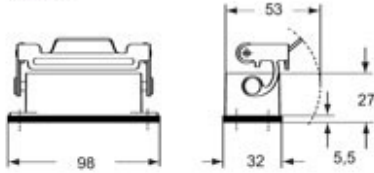

Catalogue drawings

CZIW L