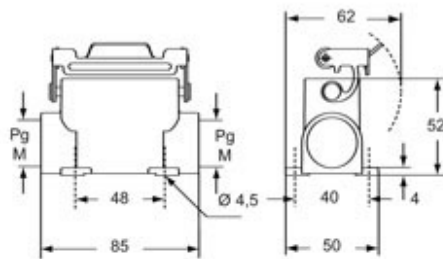

IP degree of protection	IP65
--------------------------------	------

Further technical details

Weight	27,70 g
Operating temperature range (min, max)	-40°C...+125°C

Material properties

Main material	Aluminium die-cast
Other materials	Gasket: FKM
Colour	RAL 9005 black
RoHs conformity	Compliant
China RoHs - EFUP	E
REACH SVHC substances	No

Approvals / Standards

Certifications	DNV, BV
UL	ECBT2
cUL	ECBT8

General ordering information

EAN13 code	8015747043939
eCl@ss 8.1	27440208
ETIM 7.0	EC002314

Packaging Information

Sub-packaging length	118,00 mm
Sub-packaging height	32,00 mm
Sub-packaging width	76,00 mm
Sub-packaging weight	0,14 kg
Sub-packaging volume	0,29 dm ³
Sub-packaging description	Carton tray
Sub-packaging quantity	5 Pcs
Sub-packaging EAN barcode	8015747043946

Part number

CZCW 15 L

Catalogue drawings

CZIW L

CZPW L MZPW L

CZCW L