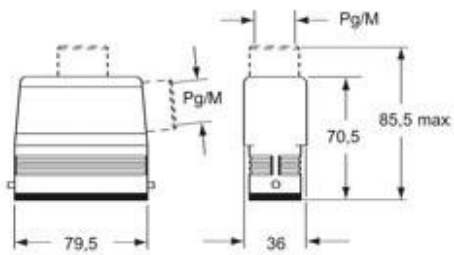

Technical data

IP degree of protection IP65 / IP66 / IP69

Further technical details

Weight	170,00 g
Operating temperature range (min, max)	-40°C...+125°C

Material properties

Other materials	Gasket: FKM
Colour	RAL 9005 black
RoHs conformity	Compliant with exemption 6(c): copper alloy containing up to 4% lead by weight
China RoHs - EFUP	50
REACH SVHC substances	Yes Lead
SCIP number	15deaf78-e939-4401-a0b0-e2228ca32a03

Approvals / Standards

Certifications	DNV, BV
UL	ECBT2
cUL	ECBT8

General ordering information

EAN13 code 8015747043731

Packaging Information

Sub-packaging length	260,00 mm
Sub-packaging height	115,00 mm
Sub-packaging width	120,00 mm
Sub-packaging weight	1,70 kg
Sub-packaging volume	3,59 dm ³
Sub-packaging description	Carton box
Sub-packaging quantity	10 Pcs
Sub-packaging EAN barcode	8015747043748

Part number

CZAVW 25 L21

Catalogue drawings

CZOW L MZOW L

CZAOW L - MZAOW L CZAVW L - MZAVW L

CZVW L MZVW L

CZCW LG