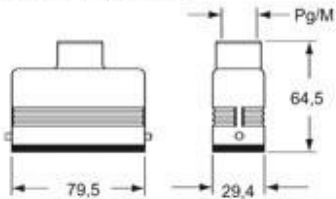

Technical data

IP degree of protection IP65 / IP66 / IP69

Further technical details

Weight	170,00 g
Operating temperature range (min, max)	-40°C...+125°C

Material properties

Other materials	Gasket: FKM
Colour	RAL 9005 black
RoHs conformity	Compliant with exemption 6(c): copper alloy containing up to 4% lead by weight
China RoHs - EFUP	50
REACH SVHC substances	Yes Lead
SCIP number	15deaf78-e939-4401-a0b0-e2228ca32a03

Approvals / Standards

Certifications	DNV, BV
UL	ECBT2
cUL	ECBT8

General ordering information

EAN13 code 8015747043731

Packaging Information

Sub-packaging length	260,00 mm
Sub-packaging height	115,00 mm
Sub-packaging width	120,00 mm
Sub-packaging weight	1,70 kg
Sub-packaging volume	3,59 dm ³
Sub-packaging description	Carton box
Sub-packaging quantity	10 Pcs
Sub-packaging EAN barcode	8015747043748

Part number

CZAVW 25 L21

Catalogue drawings

CZOW L MZOW L

CZAOW L - MZAOW L CZAVW L - MZAVW L

CZVW L MZVW L

CZCW LG