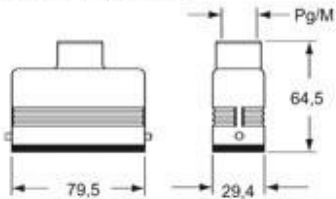

Part number

CZAOW 25 L21

Hood, W-TYPE series, with 2 pegs, Pg21 side cable entry, size "66.16", high construction

Product description	
Product type	Hood
Series	W-TYPE
Closing type	With 2 pegs
Size	Size 66.16
Cable entry	Side cable entry with adapter Pg21
Specification	High construction
Technical data	
IP degree of protection	IP65 / IP66 / IP69
Further technical details	
Weight	187,00 g
Operating temperature range (min, max)	-40°C...+125°C

Material properties	
Other materials	Gasket: FKM
Colour	RAL 9005 black
RoHs conformity	Compliant with exemption 6(c): copper alloy containing up to 4% lead by weight
China RoHs - EFUP	50
REACH SVHC substances	Yes Lead
SCIP number	15deaf78-e939-4401-a0b0-e2228ca32a03
Approvals / Standards	
Certifications	DNV, BV
UL	ECBT2
cUL	ECBT8
General ordering information	
EAN13 code	8015747043199
Packaging Information	
Sub-packaging weight	0,19 kg
Sub-packaging description	Plastic packaging
Sub-packaging quantity	1 Pcs
Sub-packaging EAN barcode	8015747043205

Part number

CZAOW 25 L21

Catalogue drawings

CZOW L MZOW L

CZAOW L - MZAOW L CZAVV L - MZAVV L

CZVW L MZVW L

CZCW LG