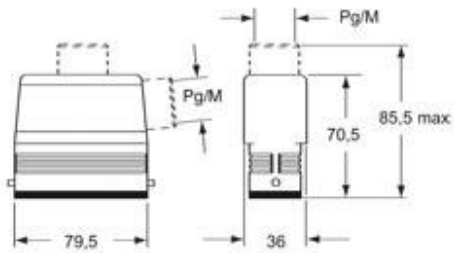

Part number

CZAOW 25 L21

Hood, W-TYPE series, with 2 pegs, Pg21 side cable entry, size "66.16", high construction

Product description	
Product type	Hood
Series	W-TYPE
Closing type	With 2 pegs
Size	Size 66.16
Cable entry	Side cable entry with adapter Pg21
Specification	High construction
Technical data	
IP degree of protection	IP65 / IP66 / IP69
Further technical details	
Weight	187,00 g
Operating temperature range (min, max)	-40°C...+125°C

Material properties	
Other materials	Gasket: FKM
Colour	RAL 9005 black
RoHs conformity	Compliant with exemption 6(c): copper alloy containing up to 4% lead by weight
China RoHs - EFUP	50
REACH SVHC substances	Yes Lead
SCIP number	15deaf78-e939-4401-a0b0-e2228ca32a03
Approvals / Standards	
Certifications	DNV, BV
UL	ECBT2
cUL	ECBT8
General ordering information	
EAN13 code	8015747043199
Packaging Information	
Sub-packaging weight	0,19 kg
Sub-packaging description	Plastic packaging
Sub-packaging quantity	1 Pcs
Sub-packaging EAN barcode	8015747043205

Part number

CZAOW 25 L21

Catalogue drawings

CZOW L MZOW L

CZAOW L - MZAOW L CZAVV L - MZAVV L

CZVW L MZVW L

CZCW LG