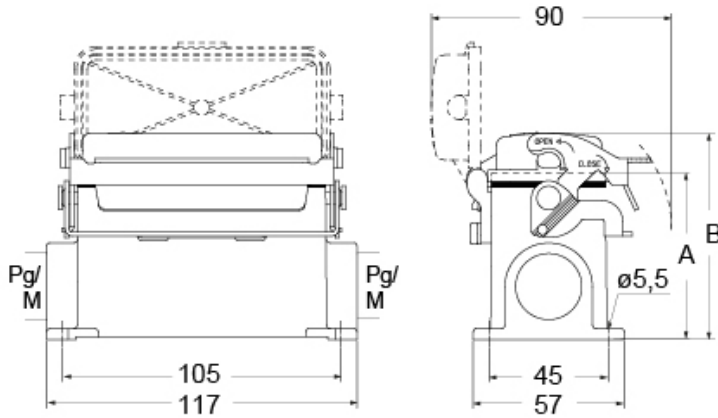

Part number

CVP 16 LSP21

Surface mounting housing, V-TYPE series, with 1 lever, Pg21 cable entry, size "77.27", with SIMPLEX self-closing cover

Product description	
Product type	Surface mounting housing
Series	V-TYPE
Closing type	With 1 lever
Size	Size 77.27
Cable entry	With cable entry Pg21
Specification	With SIMPLEX self-closing cover
Technical data	
IP degree of protection	IP65
Further technical details	
Operating temperature range (min, max)	-40°C...+125°C

Material properties	
Other materials	Lever: Stainless steel Gasket: NBR
Colour	RAL 7040 grey
RoHs conformity	Compliant
China RoHs - EFUP	E
REACH SVHC substances	No
Approvals / Standards	
Certifications	DNV, BV
UL	ECBT2
cUL	ECBT8
General ordering information	
EAN13 code	8015747267397

Part number

CVP 16 LSP21

Catalogue drawings

part No.	A	B
CVP / MVP 16 LSP	63	78
CVAP / MVAP 16 LSP	81	96