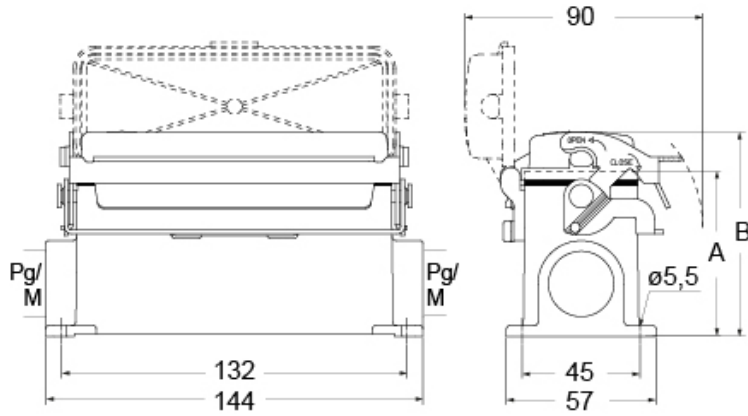

Part number

CVAP 24LSP29

Catalogue drawings

part No.	A	B
CVP / MVP 24 LSP	63	78
CVAP / MVAP 24 LSP	81	96