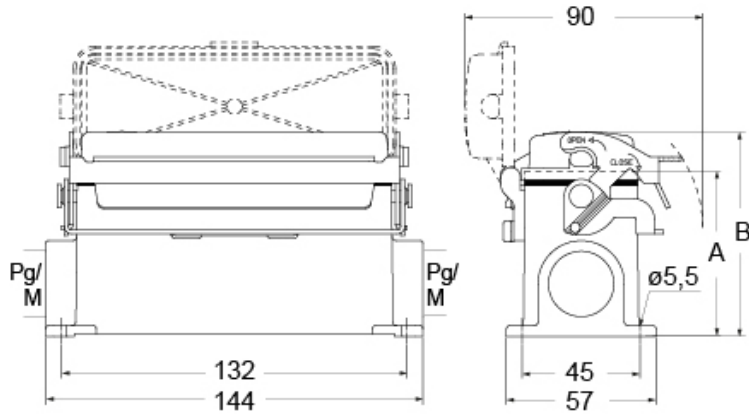

Part number

CVAP 24LSP21

Surface mounting housing, V-TYPE series, with 1 lever, Pg21 cable entry, size "104.27", high construction, with SIMPLEX self-closing cover

Product description

Product type	Surface mounting housing
Series	V-TYPE
Closing type	With 1 lever
Size	Size 104.27
Cable entry	With cable entry Pg21
Specification	High construction, with SIMPLEX self-closing cover

Technical data

IP degree of protection IP65

Further technical details

Operating temperature range (min, max) -40°C...+125°C

Material properties

Other materials	Lever: Stainless steel Gasket: NBR
Colour	RAL 7040 grey
RoHs conformity	Compliant
China RoHs - EFUP	E
REACH SVHC substances	No

Approvals / Standards

Certifications	DNV, BV
UL	ECBT2
cUL	ECBT8

General ordering information

EAN13 code 8015747267458

Part number

CVAP 24LSP21

Catalogue drawings

part No.	A	B
CVP / MVP 24 LSP	63	78
CVAP / MVAP 24 LSP	81	96