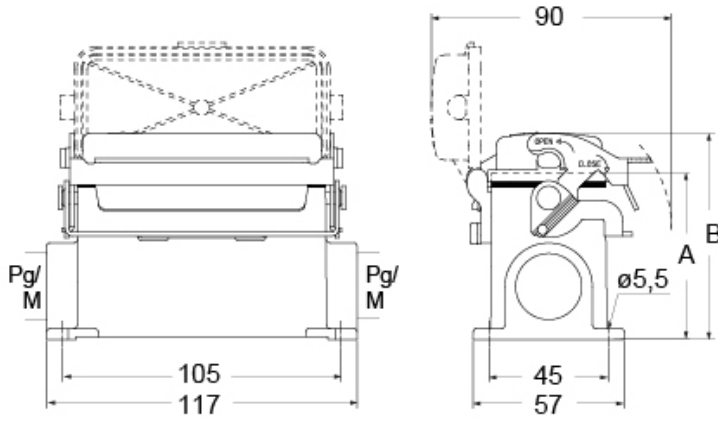

Part number

CVAP 16LSP29

Surface mounting housing, V-TYPE series, with 1 lever, Pg29 cable entry, size "77.27", high construction, with SIMPLEX self-closing cover

Product description

Product type	Surface mounting housing
Series	V-TYPE
Closing type	With 1 lever
Size	Size 77.27
Cable entry	With cable entry Pg29
Specification	High construction, with SIMPLEX self-closing cover

Technical data

IP degree of protection IP65

Further technical details

Operating temperature range (min, max) -40°C...+125°C

Material properties

Other materials	Lever: Stainless steel Gasket: NBR
Colour	RAL 7040 grey
RoHs conformity	Compliant
China RoHs - EFUP	E
REACH SVHC substances	No

Approvals / Standards

Certifications	DNV, BV
UL	ECBT2
cUL	ECBT8

General ordering information

EAN13 code 8015747267410

Part number

CVAP 16LSP29

Catalogue drawings

part No.	A	B
CVP / MVP 16 LSP	63	78
CVAP / MVAP 16 LSP	81	96