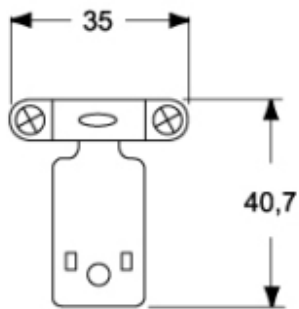

Part number

CRAD

Catalogue drawings

CRAD