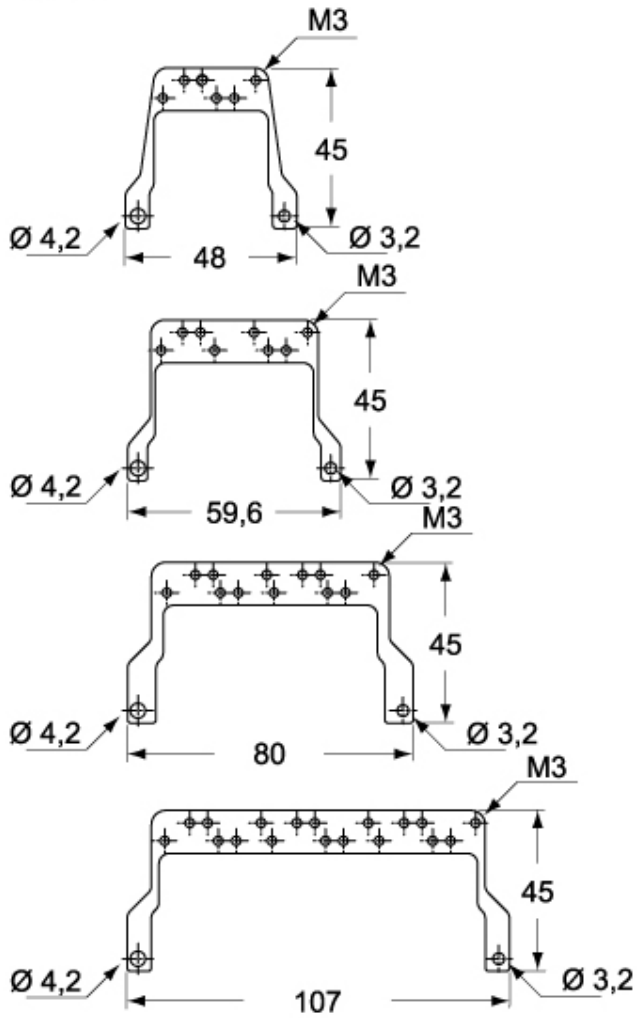

Part number

CR 24 ST

Cable anchorage, for shielded cables, for MIXO frames for 6 inserts

Product description

| | |
|----------------------|---|
| Product type | Cable anchorage |
| Size | Size 104.27 |
| Specification | For MIXO frames, for shielded cables In zinc plated iron |

Further technical details

| | |
|---------------|---------|
| Weight | 20,70 g |
|---------------|---------|

General ordering information

| | |
|-------------------|---------------|
| EAN13 code | 8015747102391 |
| eCl@ss 8.1 | 27449290 |
| ETIM 7.0 | EC002943 |

Packaging Information

| | |
|----------------------------------|---------------|
| Sub-packaging weight | 0,10 kg |
| Sub-packaging description | Plastic bag |
| Sub-packaging quantity | 5 Pcs |
| Sub-packaging EAN barcode | 8015747102506 |

Part number

CR 24 ST

Catalogue drawings

CR...ST

CR...CA