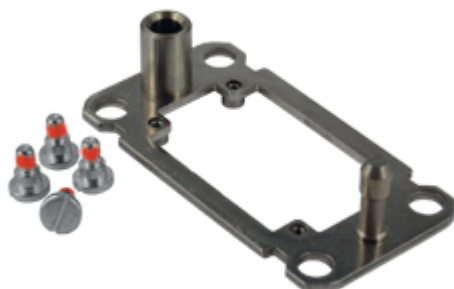

Part number

# CR 24 DF

Docking frame, size "104.27", for inserts size "104.27" and frames for 6 inserts

#### Product description

<b>Product type</b>	Docking frame
<b>Size</b>	Size 104.27
<b>Specification</b>	For inserts size "104.27" and frames for 6 inserts