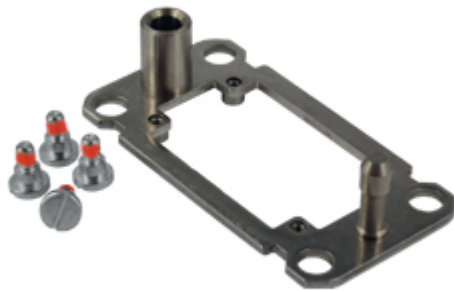

Part number

# CR 16 DF

Docking frame, size "77.27", for inserts size "77.27" and frames for 4 inserts

#### Product description

|                      |   |
|----------------------|---|
| <b>Product type</b>  | Docking frame                                     |
| <b>Size</b>          | Size 77.27  |
| <b>Specification</b> | For inserts size "77.27" and frames for 4 inserts |