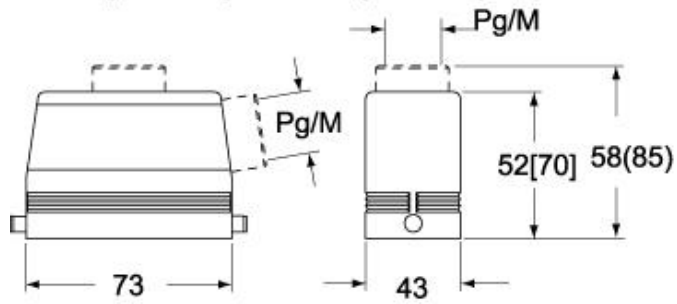

Part number

CMV 03 LG

Catalogue drawings

**CMO L (CMAO L) - MMO L [MMAO L]
CMV L [CMAV L] - MMV L (MMAV L)**