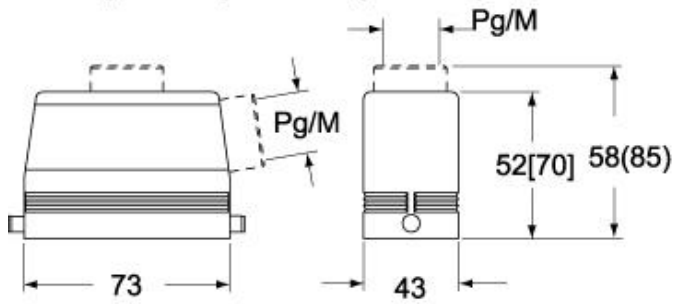

Part number

CMO 03 L

Catalogue drawings

**CMO L (CMAO L) - MMO L [MMAO L]
CMV L [CMAV L] - MMV L (MMAV L)**