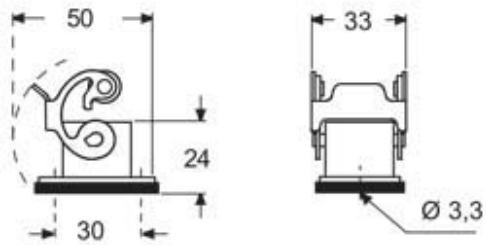

Part number

CKAXE 03 I

Catalogue drawings