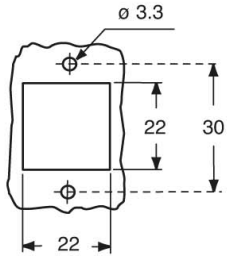

Catalogue drawings

panel cut-out for enclosures, dimensions in mm