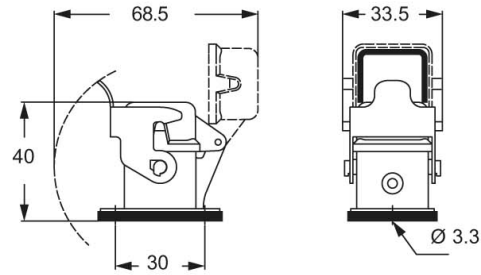

## Packaging Information

<b>Sub-packaging length</b>	185,00 mm
<b>Sub-packaging height</b>	40,00 mm
<b>Sub-packaging width</b>	155,00 mm
<b>Sub-packaging weight</b>	0,61 kg
<b>Sub-packaging volume</b>	1,15 dm <sup>3</sup>
<b>Sub-packaging description</b>	Carton box
<b>Sub-packaging quantity</b>	10 Pcs
<b>Sub-packaging EAN barcode</b>	8015747034357

## Catalogue drawings

panel cut-out for enclosures, dimensions in mm

**CKA ILS**

**CKA ILSA**

**CKAX ILS**

**CKAX ILSA**