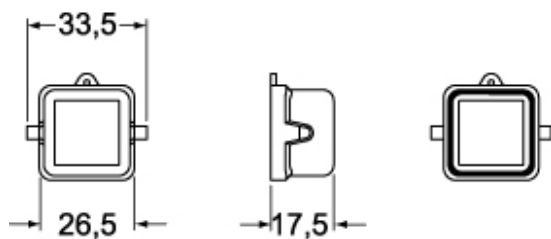

Part number

CKAW 03 C

Catalogue drawings

CKA C