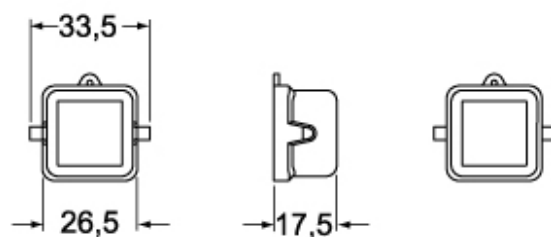

Part number

CKAW 03 C

Cover, W-TYPE series, with 2 pegs, size "21.21", for female inserts, with gasket and eyelet

Product description

Product type	Cover
Series	W-TYPE
Closing type	With 2 pegs
Size	Size "21.21"
Specification	For female inserts, with gasket and eyelet

Further technical details

Weight	9,50 g
Operating temperature range (min, max)	-40°C...+125°C

Material properties

Main material	Zinc die-cast
Colour	RAL 7040 grey
RoHs conformity	Compliant
China RoHs - EFUP	E
REACH SVHC substances	No

Part number

CKAW 03 C

Catalogue drawings

CKA C

CKA CA

CKAX CX

CKAX CXA