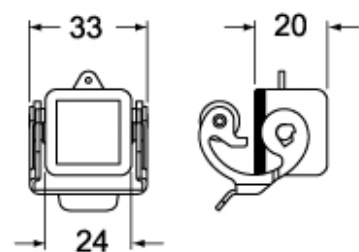

Part number

CKAW 03 C

Cover, W-TYPE series, with 2 pegs, size "21.21", for female inserts, with gasket and eyelet

Product description

Product type	Cover
Series	W-TYPE
Closing type	With 2 pegs
Size	Size "21.21"
Specification	For female inserts, with gasket and eyelet

Further technical details

Weight	9,50 g
Operating temperature range (min, max)	-40°C...+125°C

Material properties

Main material	Zinc die-cast
Colour	RAL 7040 grey
RoHs conformity	Compliant
China RoHs - EFUP	E
REACH SVHC substances	No

Part number

CKAW 03 C

Catalogue drawings

CKA C

CKA CA

CKAX CX

CKAX CXA