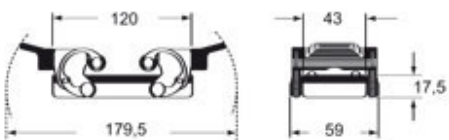

Technical data

IP degree of protection IP65 / IP66 / IP69

Further technical details

Weight	182,50 g
Operating temperature range (min, max)	-40°C...+125°C

Material properties

Other materials	Gasket: FKM
Colour	RAL 9005 black
RoHs conformity	Compliant
China RoHs - EFUP	E
REACH SVHC substances	No

Part number

CHVW 24

Catalogue drawings

CHOW (CAOW) MHOW (MAOW)

CHVW (CAVW) MHVW (MAVW)

CHCW G

CHVW G MHVW G