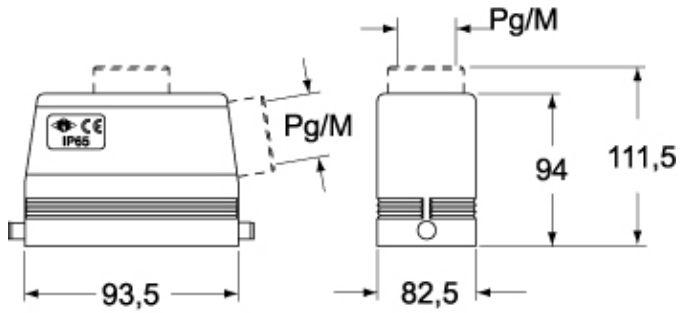

Part number

CHVT 32.6 LG

Catalogue drawings

CHO L - CHV L MHO/MFO/MFV L - MHV L