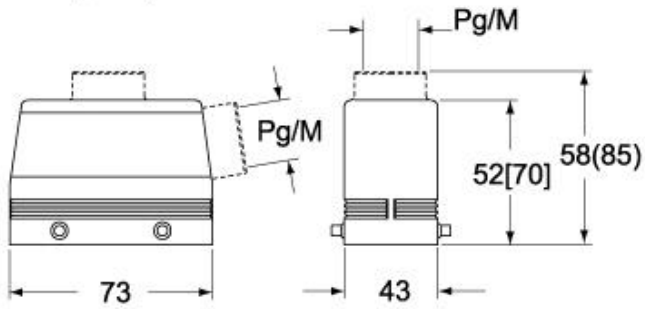

Part number

CHVT 10.4

Catalogue drawings

**CHO [CAO] CHV (CAV) - MHO [MAO]
MHV (MAV)**