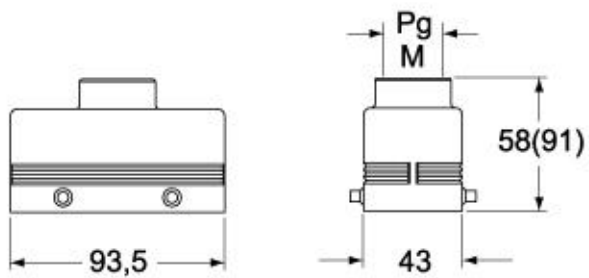

CHVR (CAVR) - MHVR (MAVR)