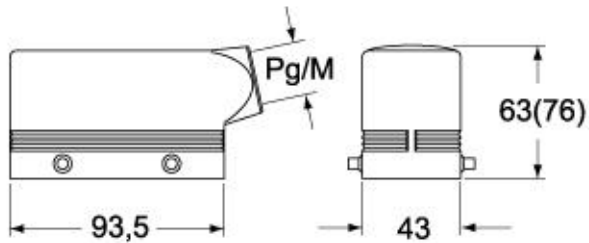

Part number

CHVR 16

Catalogue drawings

CHOR (CAOR) - MHOR (MAOR)