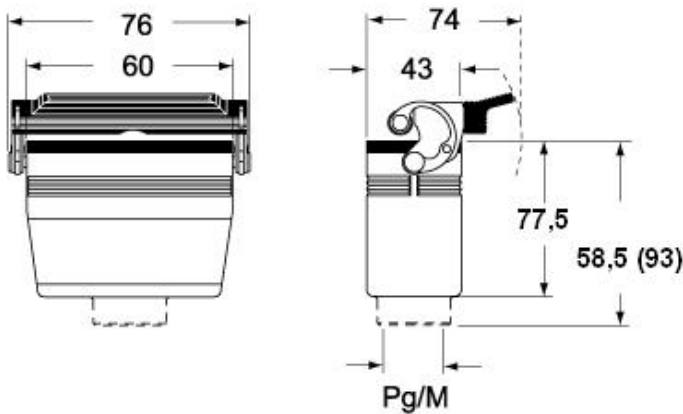

CHV LG (CAV LG), MHV LG (MAV LG) [MFV LG]