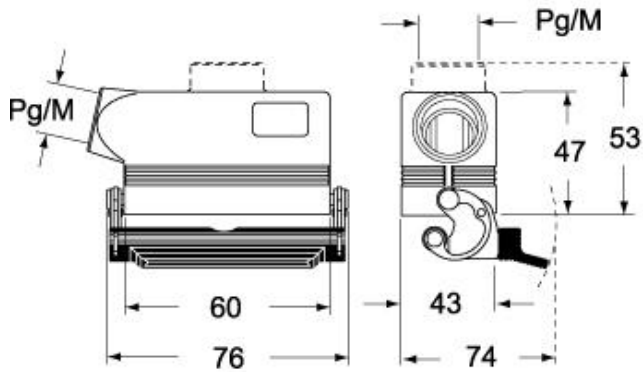

Part number

CHV 06 LX16

Catalogue drawings

CHO LX CHV LX - MHO LX MHV LX