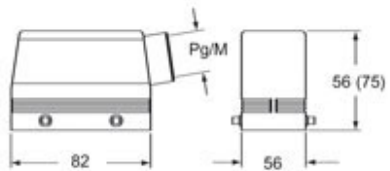

Catalogue drawings

CHOW (CAOW) MHOW (MAOW)