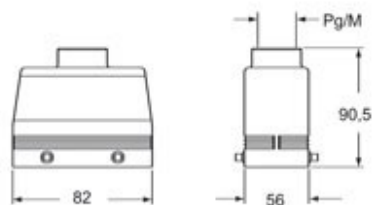

Part number

CHOW 50

Catalogue drawings

CHOW (CAOW) MHOW (MAOW)

CAWV MAVW

CHCW G