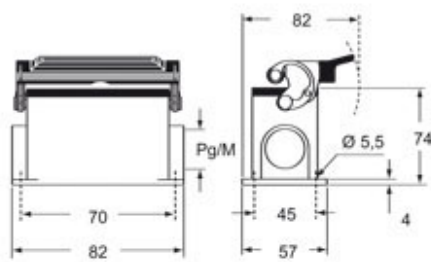

Part number

CHCW 06 L

Cover, W-TYPE series, with 2 pegs, size "44.27", with eyelet

Product description

Product type	Cover
Series	W-TYPE
Closing type	With 2 pegs
Size	Size 44.27
Specification	With eyelet

Technical data

IP degree of protection	IP65
--------------------------------	------

Further technical details

Weight	46,00 g
Operating temperature range (min, max)	-40°C...+125°C

Material properties

Main material	Aluminium die-cast
Other materials	Gasket: FKM
Colour	RAL 9005 black
RoHs conformity	Compliant
China RoHs - EFUP	E
REACH SVHC substances	No

Approvals / Standards

Certifications	DNV, BV
UL	ECBT2
cUL	ECBT8

General ordering information

EAN13 code	8015747016834
eCl@ss 8.1	27440208
ETIM 7.0	EC002314

Packaging Information

Packaging length	220,00 mm
Packaging height	130,00 mm
Packaging width	240,00 mm
Packaging weight	1,10 kg
Packaging volume	6,86 dm ³
Packaging description	Carton box
Packaging quantity	20 Pcs
Packaging EAN code	8015747191227
Sub-packaging weight	0,06 kg
Sub-packaging description	Plastic bag
Sub-packaging quantity	1 Pcs
Sub-packaging EAN barcode	8015747191234

Part number

CHCW 06 L

Catalogue drawings

CHIW L

CAPW L MAPW L

CHCW L