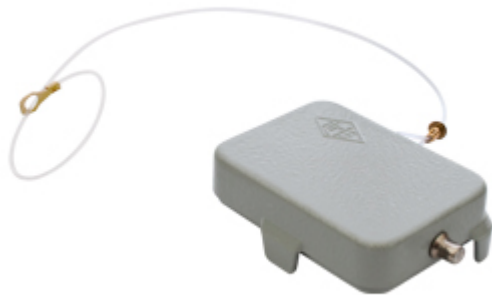

Part number

CHC 06 SL

Cover, C-TYPE series, with 2 pegs, size "44.27", with loop

Product description		Material properties	
Product type	Cover	Main material	Aluminium die-cast
Series	C-TYPE	Other materials	Loop cord: nylon
Closing type	With 2 pegs	Colour	RAL 7040 grey
Size	Size 44.27	RoHs conformity	Compliant
Specification	With loop	China RoHs - EFUP	E
Technical data		REACH SVHC substances	No
IP degree of protection	IP66	Approvals / Standards	
Further technical details		Certifications	DNV, BV
Weight	43,00 g	UL	ECBT2
Operating temperature range (min, max)	-40°...+125°C	cUL	ECBT8
		General ordering information	
		EAN13 code	8015747224574
		eCl@ss 8.1	27440208
		ETIM 7.0	EC002314
		Packaging Information	
		Packaging length	220,00 mm
		Packaging height	130,00 mm
		Packaging width	240,00 mm
		Packaging weight	1,09 kg
		Packaging volume	6,86 dm ³
		Packaging description	Carton box
		Packaging quantity	20 Pcs
		Packaging EAN code	8015747224734
		Sub-packaging weight	0,05 kg
		Sub-packaging description	Plastic bag
		Sub-packaging quantity	1 Pcs
		Sub-packaging EAN barcode	8015747224741