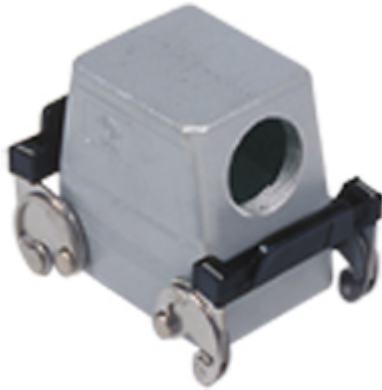

Part number

CFO 50 X

Hood, C-TYPE series, with 2 levers, Pg21 side cable entry without adapter, size "66.40", high construction, without gasket

Product description

Product type	Hood
Series	C-TYPE
Closing type	With 2 levers
Size	Size "66.40"
Cable entry	Side cable entry Pg21
Specification	High construction, without gasket

Material properties

Other materials	Lever: Stainless steel, polyamide (PA)
Colour	RAL 7040 grey
RoHs conformity	Compliant
China RoHs - EFUP	E
REACH SVHC substances	No

Approvals / Standards

Certifications	DNV, BV
UL	ECBT2
cUL	ECBT8