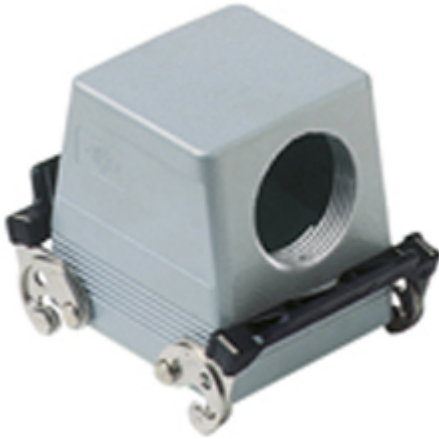

# CFO 32 X

Hood, C-TYPE series, with 2 levers, Pg36 side cable entry without adapter, size "77.62", without gasket

#### Product description

<b>Product type</b>	Hood
<b>Series</b>	C-TYPE
<b>Closing type</b>	With 2 levers
<b>Size</b>	Size 77.62
<b>Cable entry</b>	Side cable entry Pg36
<b>Specification</b>	Without gasket

#### Material properties

<b>Other materials</b>	Lever: Stainless steel, polyamide (PA)
<b>Colour</b>	RAL 7040 grey
<b>RoHs conformity</b>	Compliant
<b>China RoHs - EFUP</b>	E
<b>REACH SVHC substances</b>	No