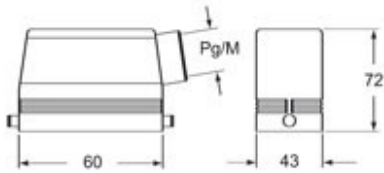

Catalogue drawings

CAOW L MAOW L