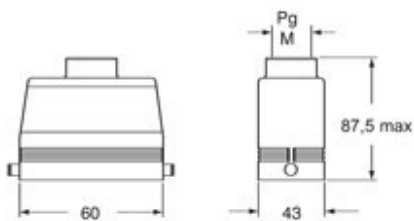

Technical data

IP degree of protection IP65 / IP66 / IP69

Further technical details

Weight	227,00 g
Operating temperature range (min, max)	-40°C...+125°C

Material properties

Other materials	Lever: Stainless steel, polyamide (PA)
Colour	RAL 9005 black
RoHs conformity	Compliant with exemption 6(c): copper alloy containing up to 4% lead by weight
China RoHs - EFUP	50
REACH SVHC substances	Yes Lead
SCIP number	15deaf78-e939-4401-a0b0-e2228ca32a03

Part number

CAVW 06 LG

Catalogue drawings

CAOW L MAOW L

CAVW L MAVW L

CHCW LG

CAVW LG MAVW LG