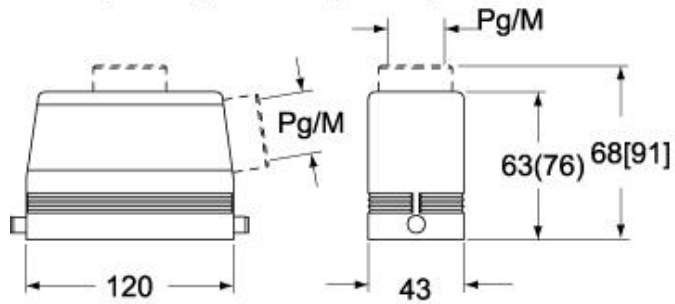

Part number

CAVT 24.5 L

Hood, C-TYPE series, with 2 pegs, 3/4" NPT top cable entry, size "104.27", high construction

Product description		Material properties	
Product type	Hood	Colour	RAL 7040 grey
Series	C-TYPE	RoHs conformity	Compliant
Closing type	With 2 pegs	China RoHs - EFUP	E
Size	Size 104.27	REACH SVHC substances	No
Cable entry	Top cable entry 3/4" NPT	Approvals / Standards	
Specification	High construction	Certifications	DNV, BV
Technical data		UL	ECBT2
IP degree of protection	IP65 / IP66 / IP69	cUL	ECBT8
Further technical details		General ordering information	
Weight	246,00 g	EAN13 code	8015747204279
Operating temperature range (min, max)	-40°C...+125°C	Packaging Information	
		Sub-packaging weight	1,23 kg
		Sub-packaging description	Plastic packaging
		Sub-packaging quantity	5 Pcs
		Sub-packaging EAN barcode	8015747204286

Part number

CAVT 24.5 L

Catalogue drawings

CHO L (CAO L) - MHO L [MAO L]
CHV L [CAV L] - MHV L (MAV L)

CHV LG (CAV LG), MHV LG (MAV LG) [MFV LG]