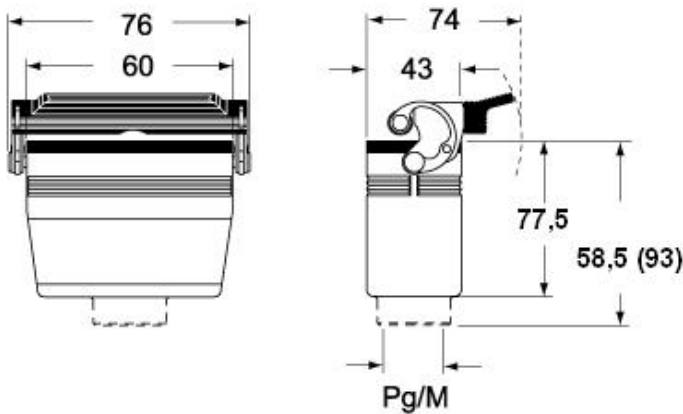

Part number

CAVT 06.5 LG

Hood, C-TYPE series, with 1 lever, 3/4" NPT top cable entry, size "44.27", high construction

Product description		Material properties	
Product type	Hood	Other materials	Lever: Stainless steel, polyamide (PA) Gasket: NBR
Series	C-TYPE	Colour	RAL 7040 grey
Closing type	With 1 lever	RoHs conformity	Compliant with exemption 6(c): copper alloy containing up to 4% lead by weight
Size	Size 44.27	China RoHs - EFUP	50
Cable entry	Top cable entry with adapter 3/4" NPT	REACH SVHC substances	Yes Lead
Specification	High construction	SCIP number	15deaf78-e939-4401-a0b0-e2228ca32a03
Technical data		Approvals / Standards	
IP degree of protection	IP65 / IP66 / IP69	Certifications	DNV, BV
Further technical details		UL	ECBT2
Weight	248,00 g	cUL	ECBT8
Operating temperature range (min, max)	-40°C...+125°C	General ordering information	
		EAN13 code	8015747010542
		Packaging Information	
		Packaging length	255,00 mm
		Packaging height	150,00 mm
		Packaging width	180,00 mm
		Packaging weight	2,71 kg
		Packaging volume	6,89 dm ³
		Packaging description	Carton box
		Packaging quantity	10 Pcs
		Packaging EAN code	8015747238786
		Sub-packaging weight	1,36 kg
		Sub-packaging description	Plastic packaging
		Sub-packaging quantity	5 Pcs
		Sub-packaging EAN barcode	8015747010559

Part number

CAVT 06.5 LG

Catalogue drawings

CHO LX CHV LX - MHO LX MHV LX

CHV LG (CAV LG), MHV LG (MAV LG) [MFV LG]

CHO L (CAO L) - MHO (MAO/MFO/MFV L) MHV L [MAV L]