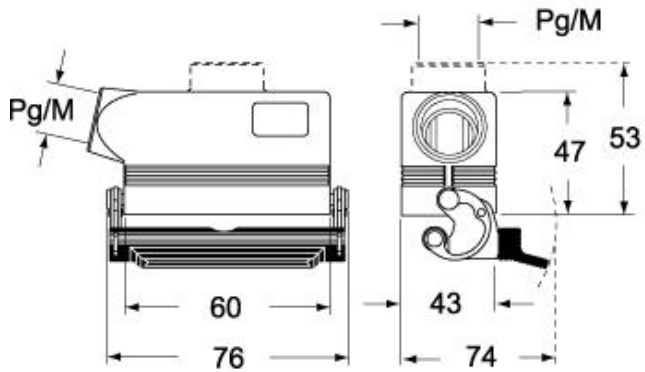

Part number

CAVT 06.5 LG

Hood, C-TYPE series, with 1 lever, 3/4" NPT top cable entry, size "44.27", high construction

Product description		Material properties	
Product type	Hood	Other materials	Lever: Stainless steel, polyamide (PA) Gasket: NBR
Series	C-TYPE	Colour	RAL 7040 grey
Closing type	With 1 lever	RoHs conformity	Compliant with exemption 6(c): copper alloy containing up to 4% lead by weight
Size	Size 44.27	China RoHs - EFUP	50
Cable entry	Top cable entry with adapter 3/4" NPT	REACH SVHC substances	Yes Lead
Specification	High construction	SCIP number	15deaf78-e939-4401-a0b0-e2228ca32a03
Technical data		Approvals / Standards	
IP degree of protection	IP65 / IP66 / IP69	Certifications	DNV, BV
Further technical details		UL	ECBT2
Weight	248,00 g	cUL	ECBT8
Operating temperature range (min, max)	-40°C...+125°C	General ordering information	
		EAN13 code	8015747010542
		Packaging Information	
		Packaging length	255,00 mm
		Packaging height	150,00 mm
		Packaging width	180,00 mm
		Packaging weight	2,71 kg
		Packaging volume	6,89 dm ³
		Packaging description	Carton box
		Packaging quantity	10 Pcs
		Packaging EAN code	8015747238786
		Sub-packaging weight	1,36 kg
		Sub-packaging description	Plastic packaging
		Sub-packaging quantity	5 Pcs
		Sub-packaging EAN barcode	8015747010559

Part number

CAVT 06.5 LG

Catalogue drawings

CHO LX CHV LX - MHO LX MHV LX

CHV LG (CAV LG), MHV LG (MAV LG) [MFV LG]

CHO L (CAO L) - MHO (MAO/MFO/MFV L) MHV L [MAV L]