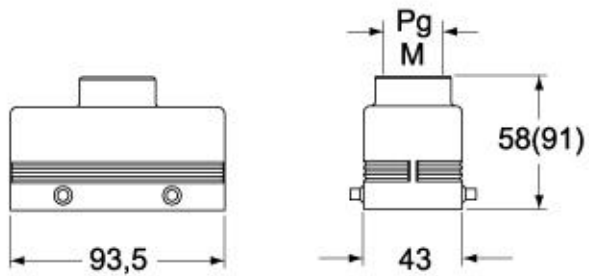

CHVR (CAVR) - MHVR (MAVR)