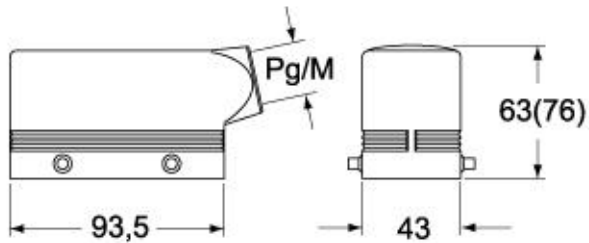

Part number

CAVR 16.21

Catalogue drawings

CHOR (CAOR) - MHOR (MAOR)