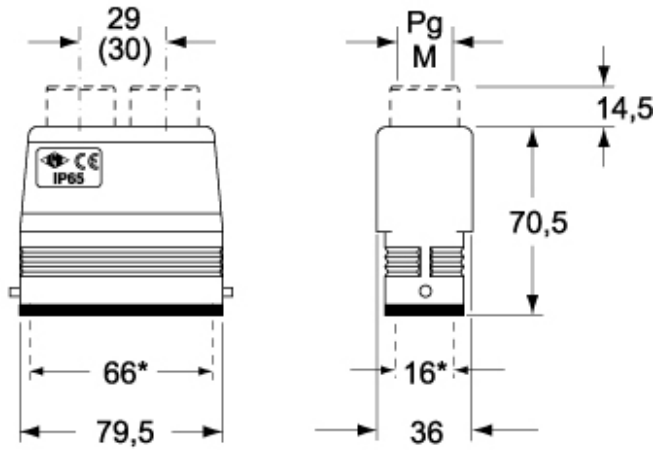

Part number

CAV 24.221

Catalogue drawings

CZAV L2 - (MZAV L2) - [MZFV L2]