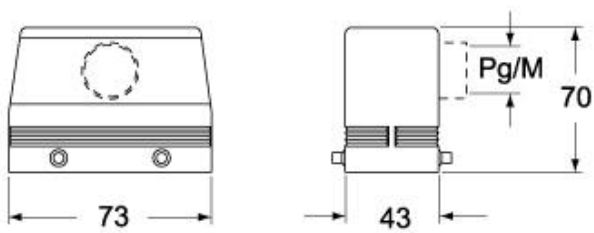

Part number

CAV 10.29

Hood, C-TYPE series, with 4 pegs, Pg29 top cable entry, size "57.27", high construction

Product description		Material properties	
Product type	Hood	Colour	RAL 7040 grey
Series	C-TYPE	RoHs conformity	Compliant
Closing type	With 4 pegs	China RoHs - EFUP	E
Size	Size 57.27	REACH SVHC substances	No
Cable entry	Top cable entry Pg29	Approvals / Standards	
Specification	High construction	Certifications	DNV, BV
Technical data		UL	ECBT2
IP degree of protection	IP65 / IP66 / IP69	cUL	ECBT8
Further technical details		General ordering information	
Weight	151,00 g	EAN13 code	8015747009423
Operating temperature range (min, max)	-40°C...+125°C	Packaging Information	
		Packaging length	270,00 mm
		Packaging height	130,00 mm
		Packaging width	180,00 mm
		Packaging weight	1,67 kg
		Packaging volume	6,32 dm ³
		Packaging description	Carton box
		Packaging quantity	10 Pcs
		Packaging EAN code	8015747225946
		Sub-packaging weight	0,84 kg
		Sub-packaging description	Plastic packaging
		Sub-packaging quantity	5 Pcs
		Sub-packaging EAN barcode	8015747009430

Part number

CAV 10.29

Catalogue drawings

**CHO [CAO] CHV (CAV) - MHO [MAO]
MHV (MAV)**

CAF - MAF/MFF

CHV G (CAV G) - MHV G (MAV G) - [MFV G]