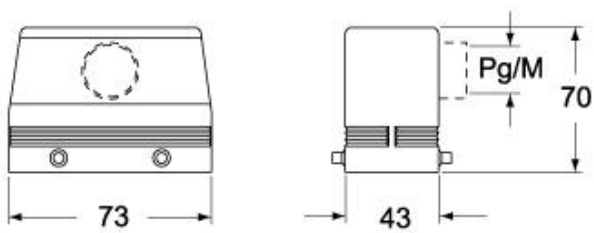

Technical data

IP degree of protection	IP65 / IP66 / IP69
--------------------------------	--------------------

Further technical details

Weight	171,00 g
Operating temperature range (min, max)	-40°C...+125°C

EAN13 code	8015747009386
-------------------	---------------

Packaging Information

Packaging length	270,00 mm
Packaging height	130,00 mm
Packaging width	180,00 mm
Packaging weight	1,91 kg
Packaging volume	6,32 dm ³
Packaging description	Carton box
Packaging quantity	10 Pcs
Packaging EAN code	8015747225922
Sub-packaging weight	0,96 kg
Sub-packaging description	Plastic packaging
Sub-packaging quantity	5 Pcs
Sub-packaging EAN barcode	8015747009393

Part number

CAV 10.21

Catalogue drawings

**CHO [CAO] CHV (CAV) - MHO [MAO]
MHV (MAV)**

CAF - MAF/MFF

CHV G (CAV G) - MHV G (MAV G) - [MFV G]