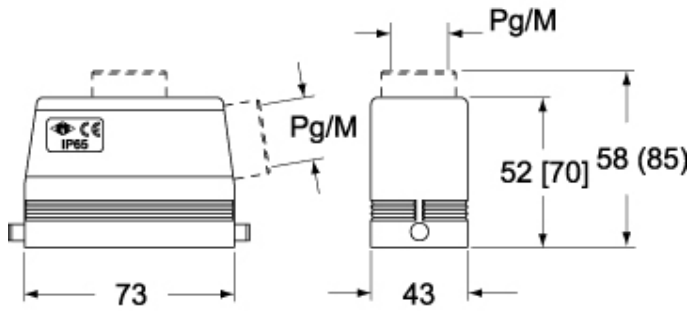

Part number

CAV 10 L21

Catalogue drawings

CHO L (CAO) MHO L [MAO L]
CHV L [CAV L] MHV L (MAV L)