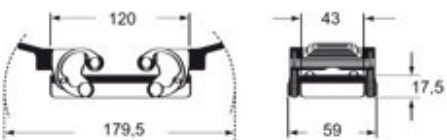

Part number

CAOW 24.29

Hood, W-TYPE series, with 4 pegs, Pg29 side cable entry, size "104.27", high construction

Product description

Product type	Hood
Series	W-TYPE
Closing type	With 4 pegs
Size	Size 104.27
Cable entry	Side cable entry Pg29
Specification	High construction

Technical data

IP degree of protection	IP65 / IP66 / IP69
--------------------------------	--------------------

Further technical details

Weight	682,00 g
Operating temperature range (min, max)	-40°C...+125°C

General ordering information

EAN13 code	8015747007337
-------------------	---------------

Packaging Information

Packaging length	285,00 mm
Packaging height	170,00 mm
Packaging width	190,00 mm
Packaging weight	6,82 kg
Packaging volume	9,21 dm ³
Packaging description	Carton box
Packaging quantity	10 Pcs
Packaging EAN code	8015747228138
Sub-packaging weight	3,41 kg
Sub-packaging description	Plastic packaging
Sub-packaging quantity	5 Pcs
Sub-packaging EAN barcode	8015747229326

Part number

CAOW 24.29

Catalogue drawings

CHOW (CAOW) MHOW (MAOW)

CHVW (CAVW) MHVW (MAVW)

CHCW G

CHVW G MHVW G