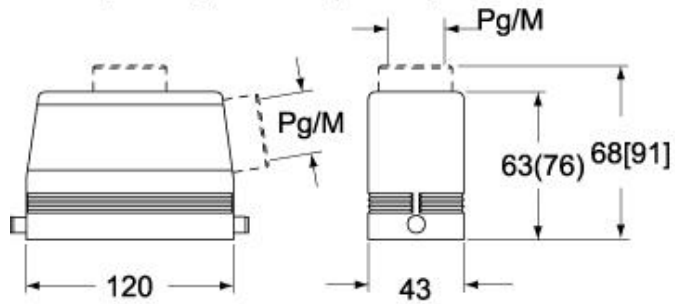

Part number

CAOT 24.5 L

Hood, C-TYPE series, with 2 pegs, 3/4" NPT side cable entry, size "104.27", high construction

Product description		Material properties	
Product type	Hood	Colour	RAL 7040 grey
Series	C-TYPE	RoHs conformity	Compliant
Closing type	With 2 pegs	China RoHs - EFUP	E
Size	Size 104.27	REACH SVHC substances	No
Cable entry	Side cable entry 3/4" NPT	Approvals / Standards	
Specification	High construction	Certifications	DNV, BV
Technical data		UL	ECBT2
IP degree of protection	IP65 / IP66 / IP69	cUL	ECBT8
Further technical details		General ordering information	
Weight	246,00 g	EAN13 code	8015747007078
Operating temperature range (min, max)	-40°C...+125°C	Packaging Information	
		Sub-packaging weight	1,23 kg
		Sub-packaging description	Plastic packaging
		Sub-packaging quantity	5 Pcs
		Sub-packaging EAN barcode	8015747007085

Part number

CAOT 24.5 L

Catalogue drawings

**CHO L (CAO L) - MHO L [MAO L]
CHV L [CAV L] - MHV L (MAV L)**

CHV LG (CAV LG), MHV LG (MAV LG) [MFV LG]