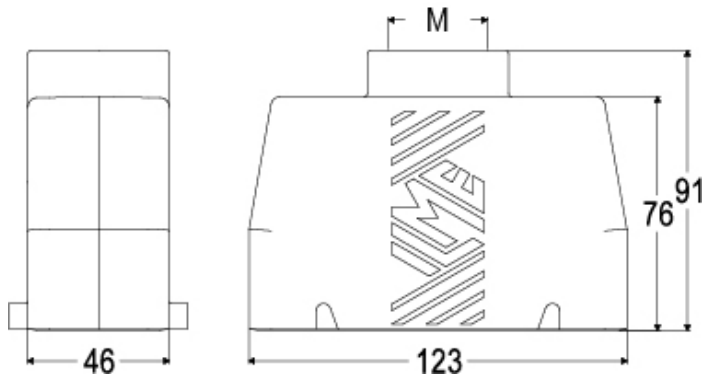

Part number

TMAV 24.40

Hood, T-TYPE series, with 4 pegs, M40 top cable entry, size "104.27"

Product description		Material properties	
Product type	Hood	Main material	Polypropylene (PP)
Series	T-TYPE	Colour	RAL 7012 grey
Closing type	With 4 pegs	RoHs conformity	Compliant
Size	Size 104.27	China RoHs - EFUP	E
Cable entry	Top cable entry M40	REACH SVHC substances	No
Technical data		Approvals / Standards	
IP degree of protection	IP65	UL	ECBT2
Further technical details		cUL	ECBT8
Further technical details		General ordering information	
Weight	147,00 g	EAN13 code	8015747168793
Operating temperature range (min, max)	-40°C ... +90°C	eCl@ss 8.1	27440202
		ETIM 7.0	EC000437
		Packaging Information	
		Packaging length	260,00 mm
		Packaging height	210,00 mm
		Packaging width	260,00 mm
		Packaging weight	3,04 kg
		Packaging volume	14,20 dm ³
		Packaging description	Carton box
		Packaging quantity	20 Pcs
		Packaging EAN code	8015747171366
		Sub-packaging weight	0,76 kg
		Sub-packaging description	Plastic packaging
		Sub-packaging quantity	5 Pcs
		Sub-packaging EAN barcode	8015747171373

Part number

TMAV 24.40

Catalogue drawings

Notes